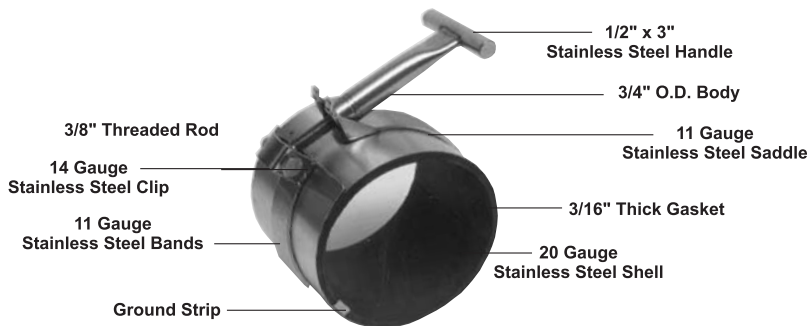

Standard Coupling

*PATENTED
Canada 1025783

Heavy Duty Coupling

*PATENTED
U.S.A. 4193173

Utilizing the Lorenz Clamp!

Quick Release Tube & Pipe Couplings!

- Especially for use in bulk handling, vacuum or pneumatic conveying lines requiring frequent access
- Handle has positive lock that will not "pop" off during vibration
- Saves money reduces downtime • Patented handle stays with coupling
- No tools required ! • 100% Stainless Steel Construction
 - Thick 3/16" Neoprene Gasket
- Drawn together by contraction rather than expansion which allows greater torque
- Black Neoprene and White Nitrile (Food Grade) Gaskets Standard

(Silicone & Viton® available upon request)

® registered trademark of Dow Dupont Elastomers

Coupling Specifications (Standard & Heavy Duty)

PATENTED*
Canada 1025783
U.S.A. 4193173

Coupling Size Chart & Part Numbers