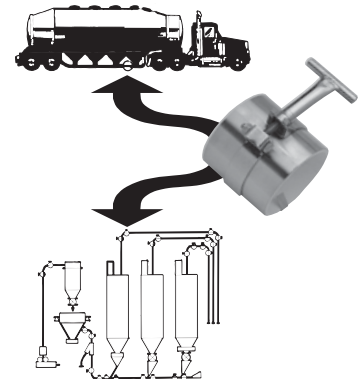

Standard Coupling

*PATENTED
Canada 1025783

Heavy Duty Coupling

*PATENTED
U.S.A. 4193173

Utilizing the Lorenz Clamp!

Quick Release Tube & Pipe Couplings!

- Especially for use in bulk handling, vacuum or pneumatic conveying lines requiring frequent access
- Handle has positive lock that will not "pop" off during vibration
- Saves money reduces downtime • Patented handle stays with coupling
- No tools required ! • 100% Stainless Steel Construction
 - Thick 3/16" Neoprene Gasket
- Drawn together by contraction rather than expansion which allows greater torque
- Black Neoprene and White Nitrile (Food Grade) Gaskets Standard

(Silicone & Viton® available upon request)

® registered trademark of Dow Dupont Elastomers

Coupling Specifications (Standard & Heavy Duty)

PATENTED*
Canada 1025783
U.S.A. 4193173

Coupling Size Chart & Part Numbers

NOTE: • For White Gaskets change final letter from B to W.

• For 4, 5, and 6 Bolt models, change the final number in a product code to the corresponding number of bolts you would like to order.
(eg. 150B3GB becomes 150B4GB for 4 bolts.)